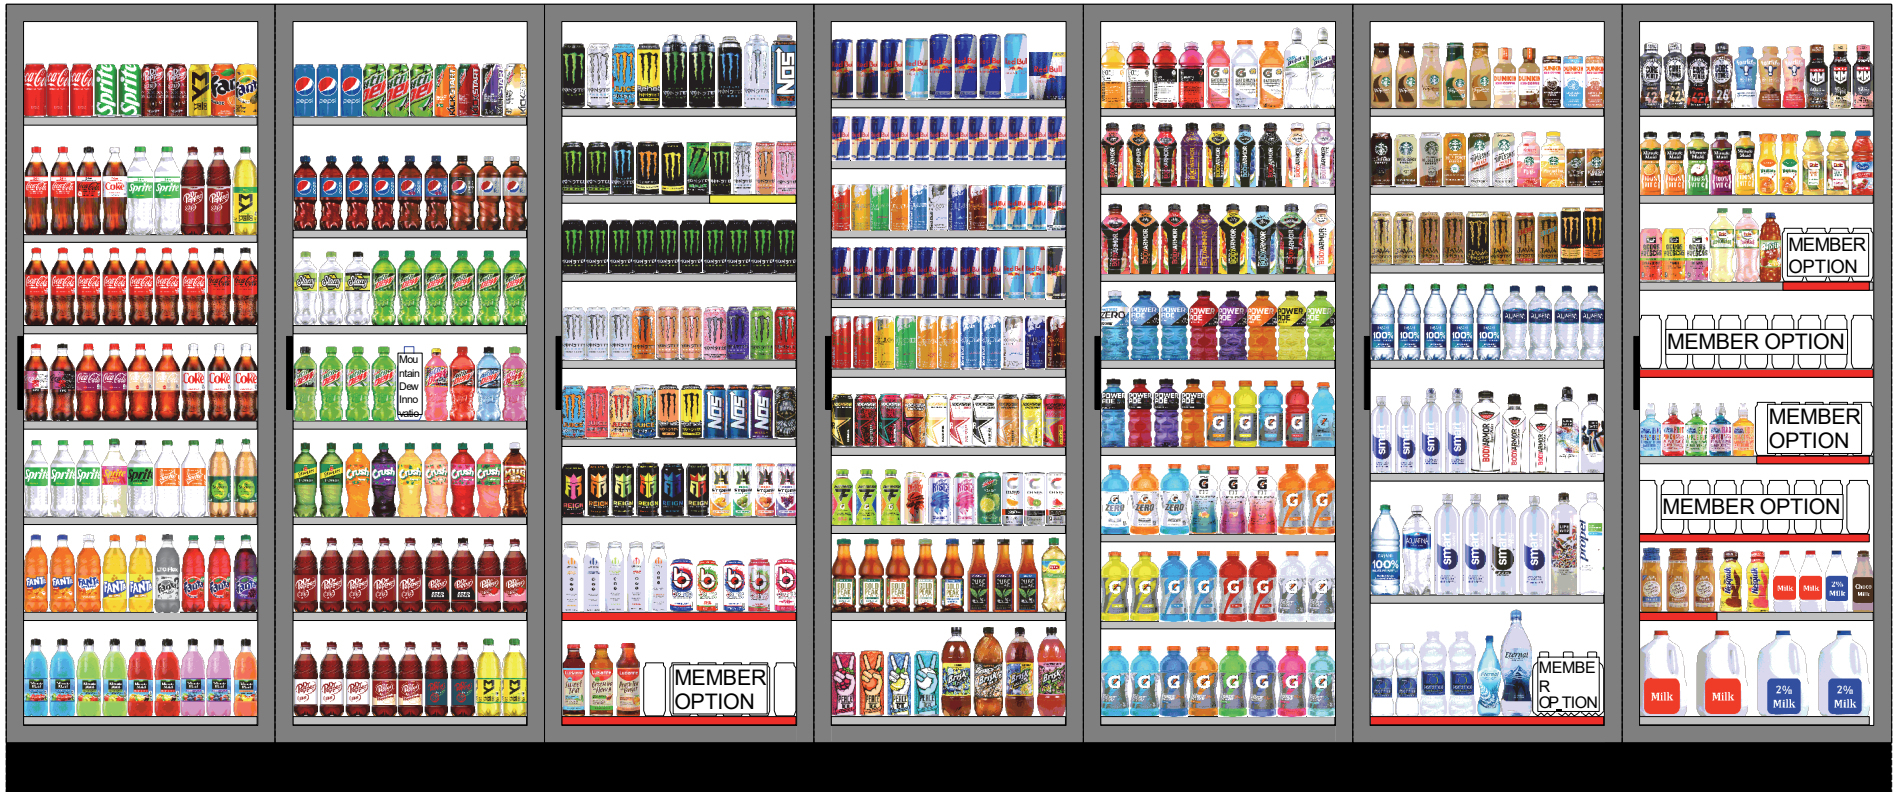

2023 - KO Dr Pepper

7 Door Set 7 Shelf Door 9 Wide Template

**MEMBER OPTION
IN RED**

If your area doesn't carry Seagram's swap it out with Schweppes Ginger Ale. In some areas you may find that Pepsi carries Schweppes.