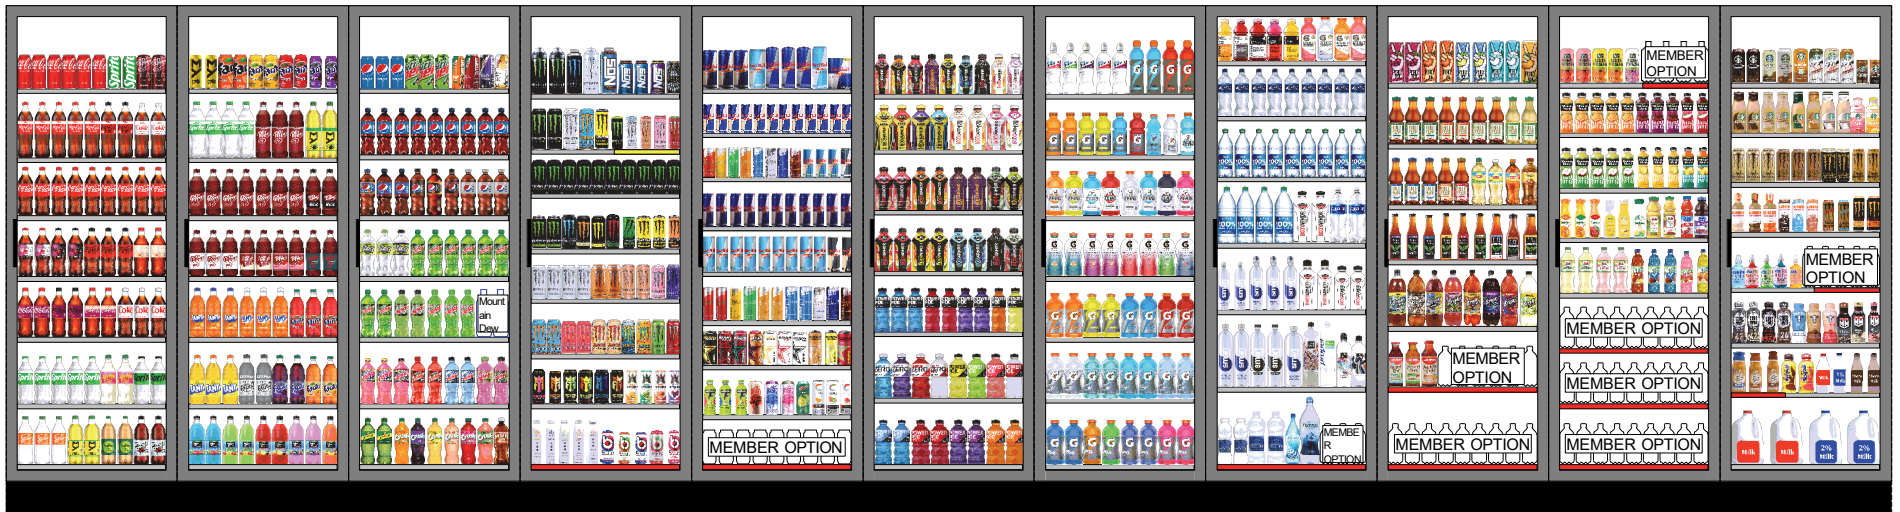

2023 - KO Dr Pepper

11 Door Set 7 Shelf Door 9 Wide Template

MEMBER OPTION
IN RED