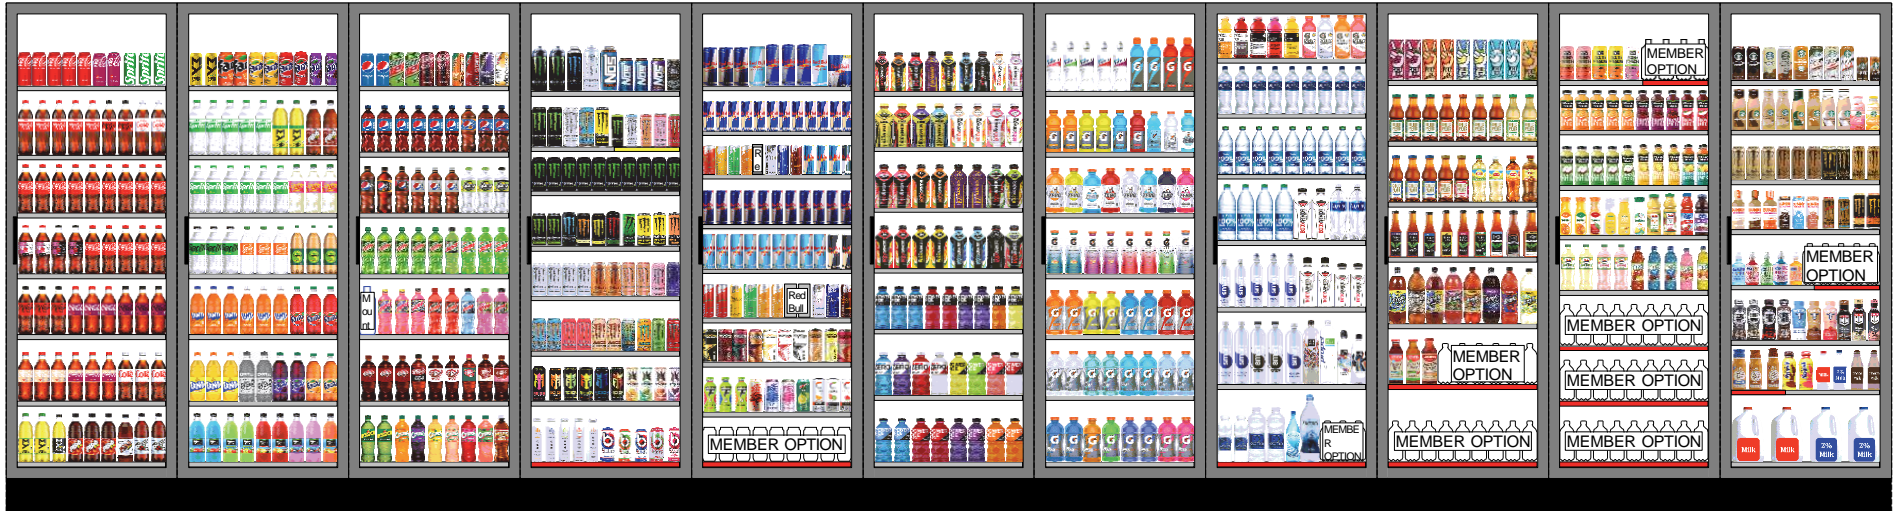

2023 - PBC Dr Pepper

11 Door Set 7 Shelf Door 9 Wide Template

**MEMBER
OPTION IN RED**