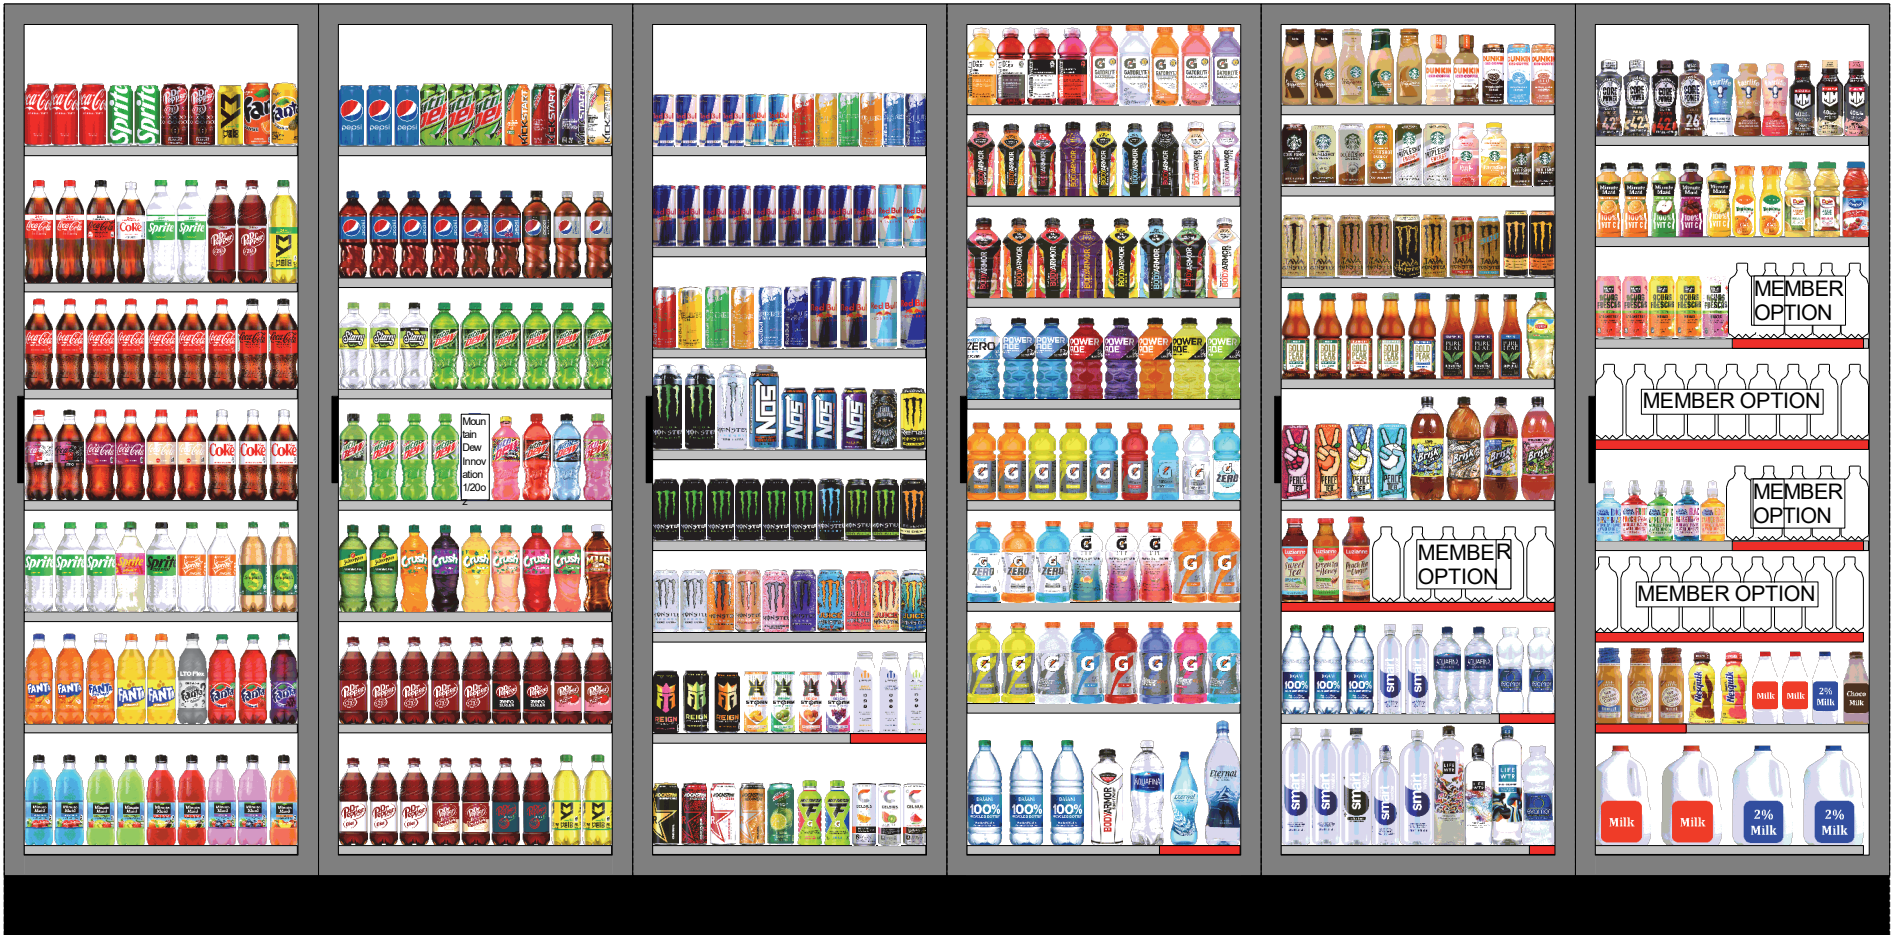

2023 - KO Dr Pepper

6 Door Set 7 Shelf Door 9 Wide Template

**MEMBER
OPTION IN RED**

If your area doesn't carry Seagram's swap it out with Schweppes Ginger Ale. In some areas you may find that Pepsi carries Schweppes.