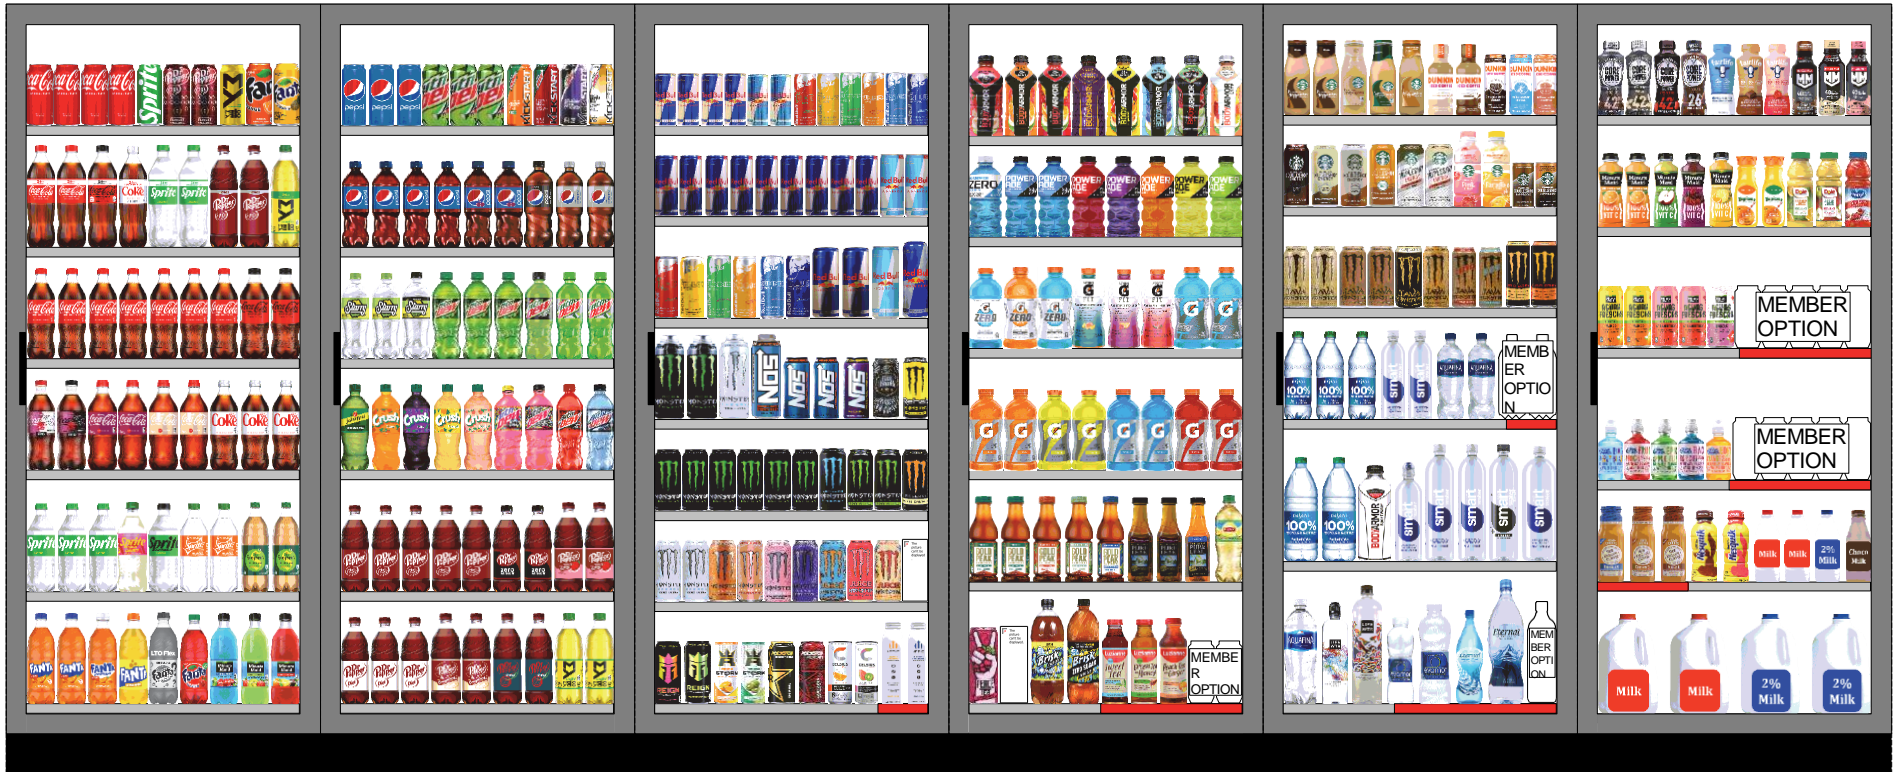

2023 - KO Dr Pepper

6 Door Set 6 Shelf Door 9 Wide Template

**MEMBER
OPTION IN RED**

If your area doesn't carry
Seagram's swap it out with
Schweppes Ginger Ale. In
some areas you may find that
Pepsi carries Schweppes.