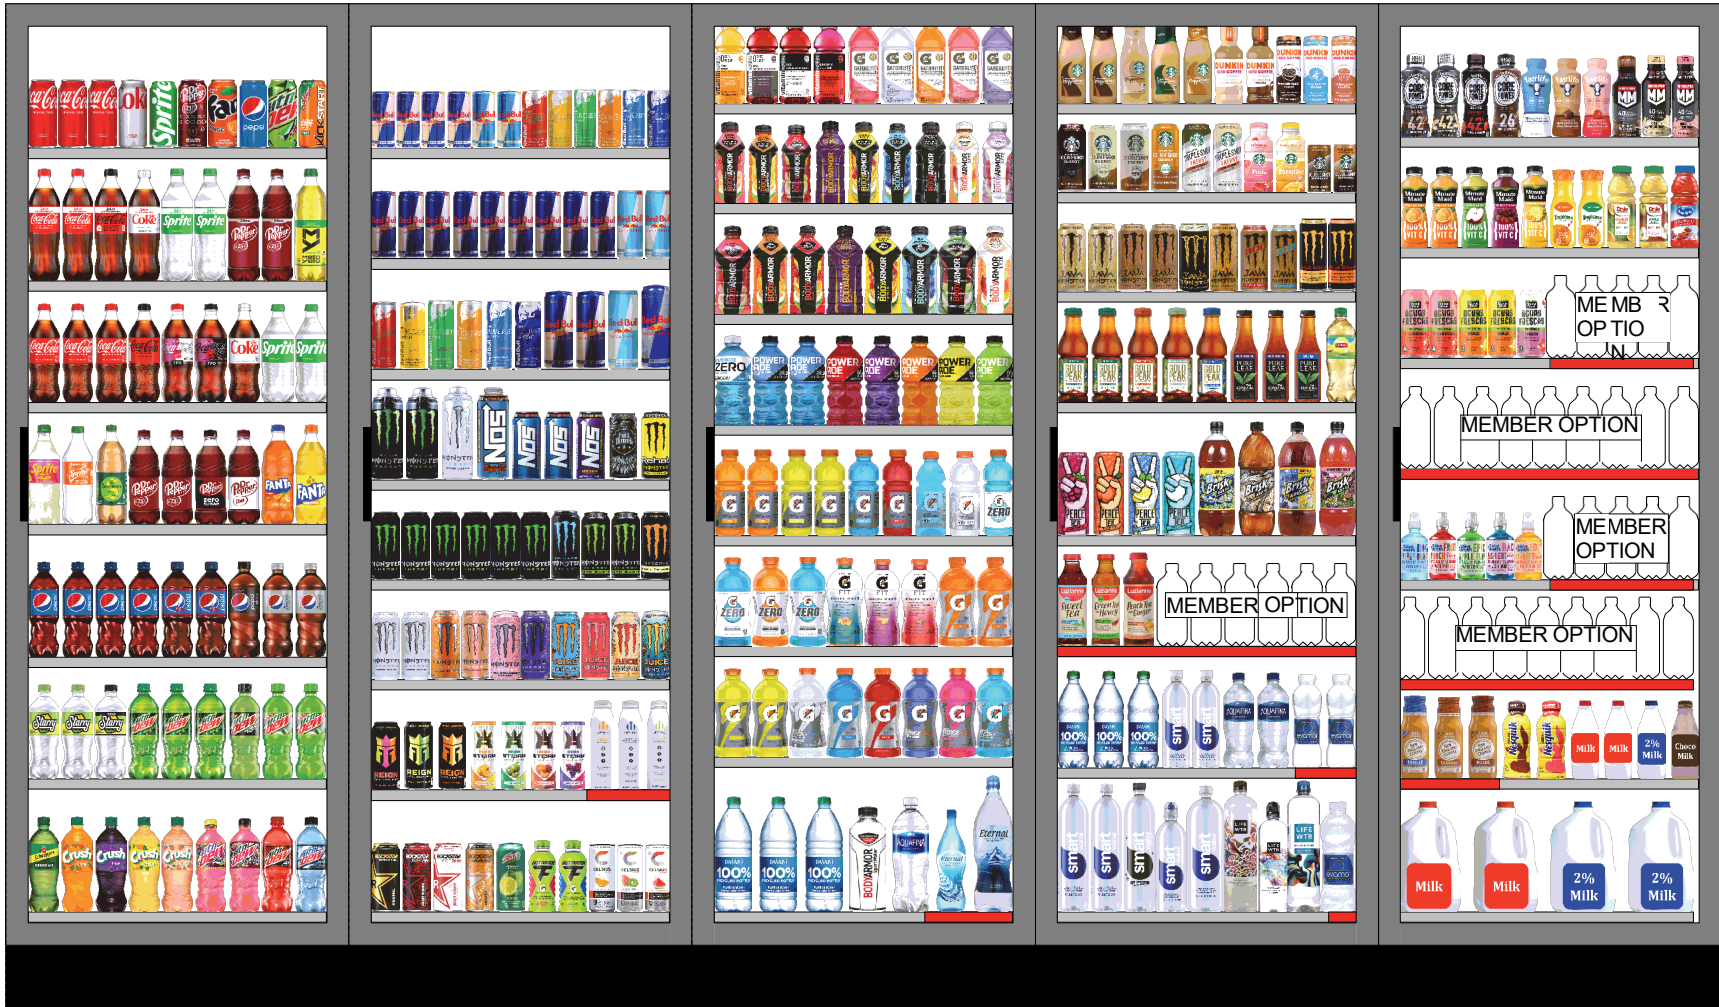

# 2023 - KO Dr Pepper

## 5 Door Set 7 Shelf Door 9 Wide Template

**MEMBER  
OPTION IN RED**

If your area doesn't carry  
Seagram's swap it out with  
Schweppes Ginger Ale. In some  
areas you may find that Pepsi  
carries Schweppes.