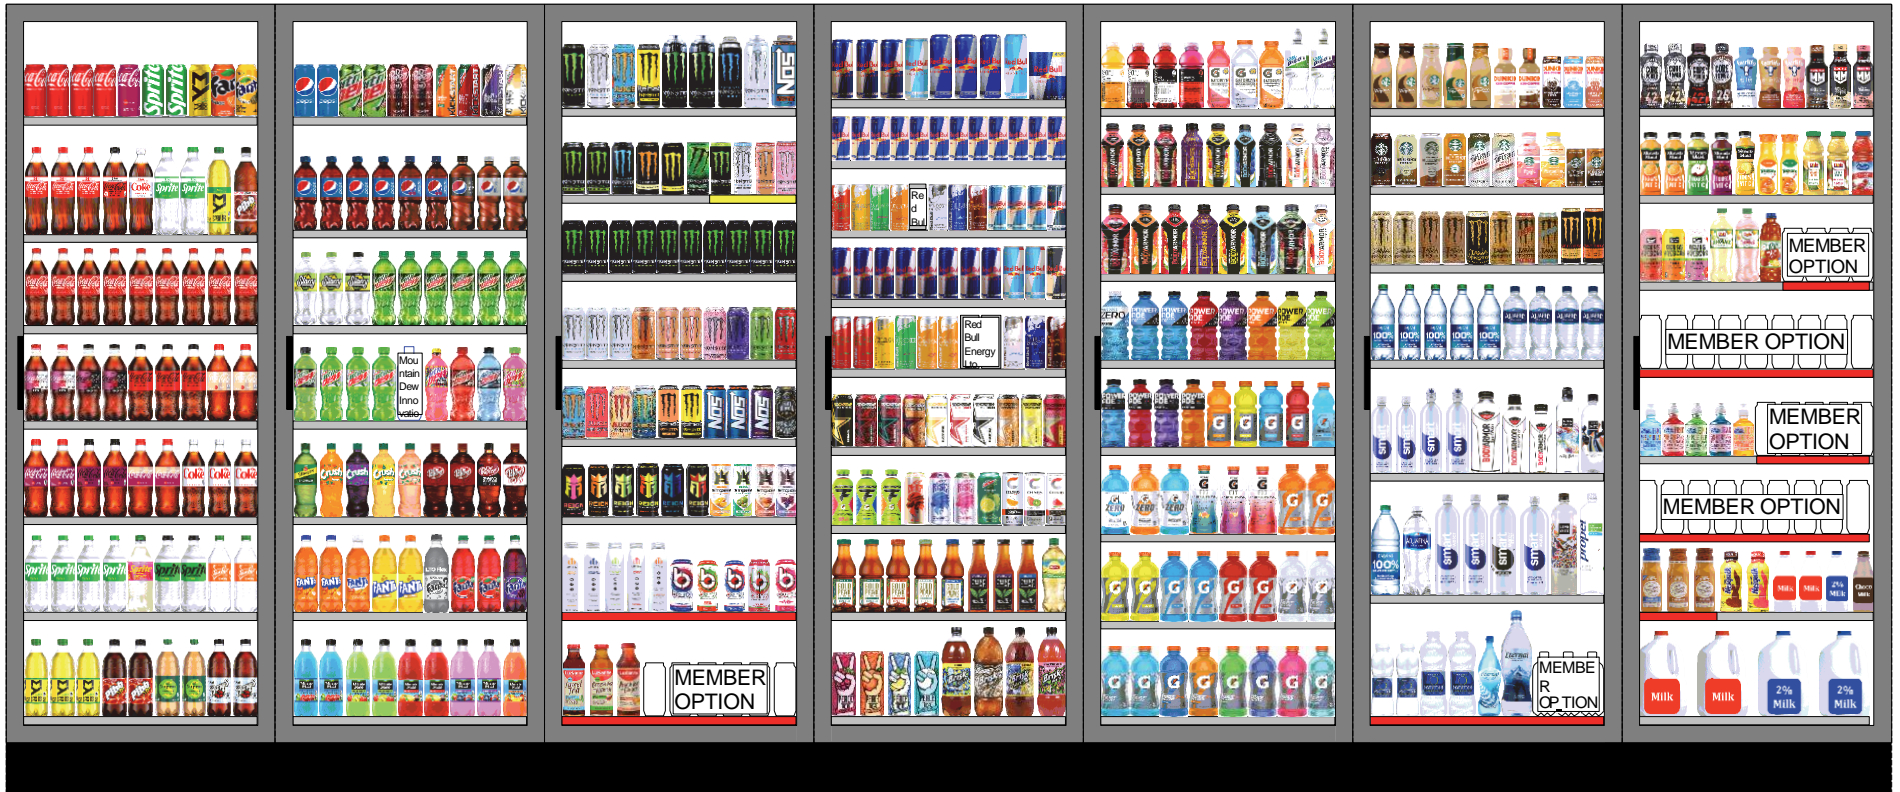

# 2023 - PBC Dr Pepper

## 7 Door Set 7 Shelf Door 9 Wide Template

**MEMBER  
OPTION IN RED**