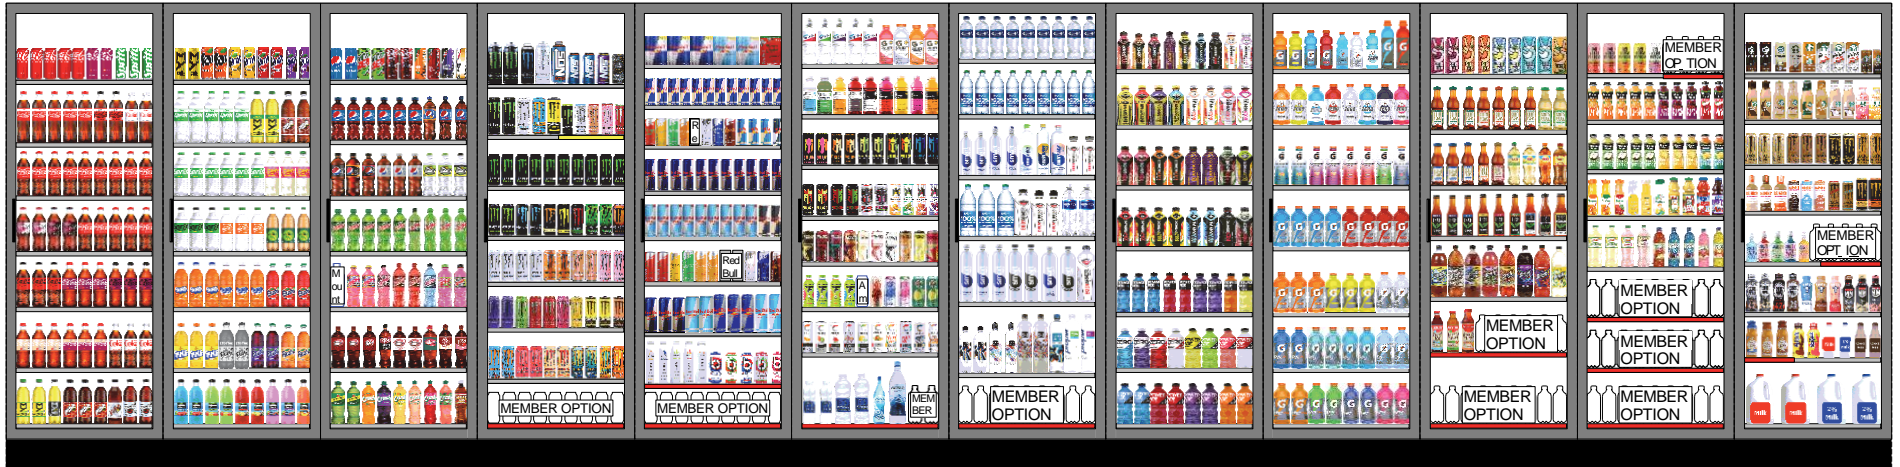

2023 - PBC Dr Pepper

12 Door Set 7 Shelf Door 9 Wide Template

**MEMBER
OPTION IN RED**