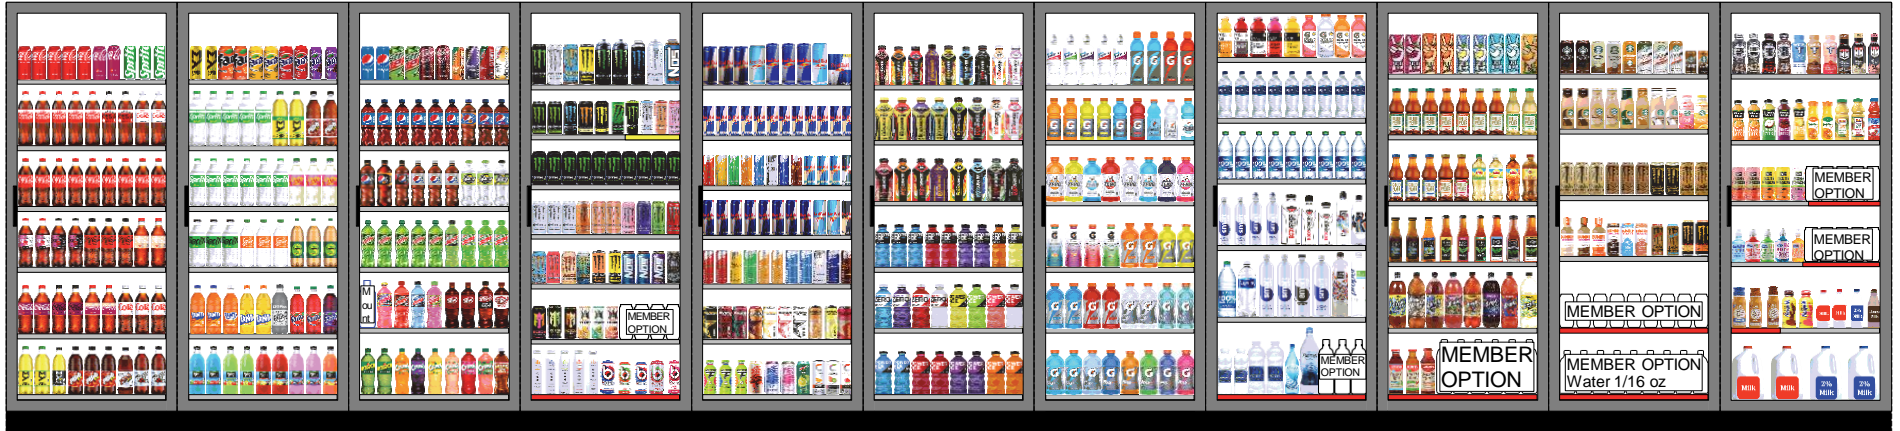

2023 - PBC Dr Pepper

11 Door Set 6 Shelf Door 9 Wide Template

**MEMBER
OPTION IN RED**